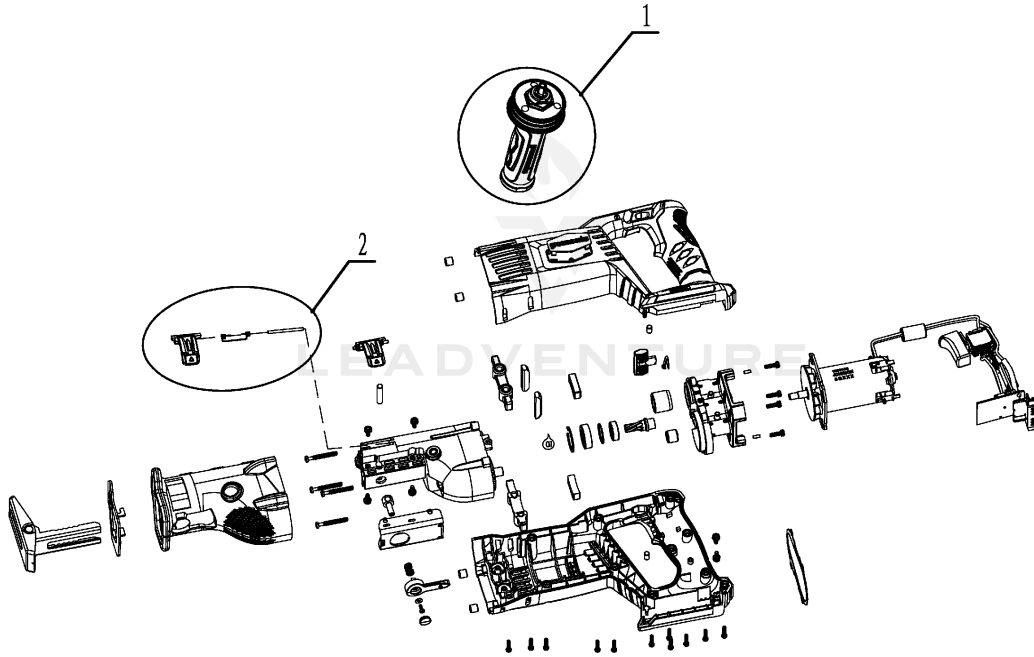

24V Reciprocating Saw G24RS
1200007 310011113

TABLE OF CONTENTS

310011113 Exploded View	3
-------------------------------	---

310011113 Exploded View

Power Tool G24RS, 1200007

Rendered by LeadVenture, Inc.

310011113 Exploded View

Ref Number	Part Number	Part Description	Context Notes	Quantity
1	RA341101113	Side handle assembly		1
2	RA341061113	Trigger assembly		1