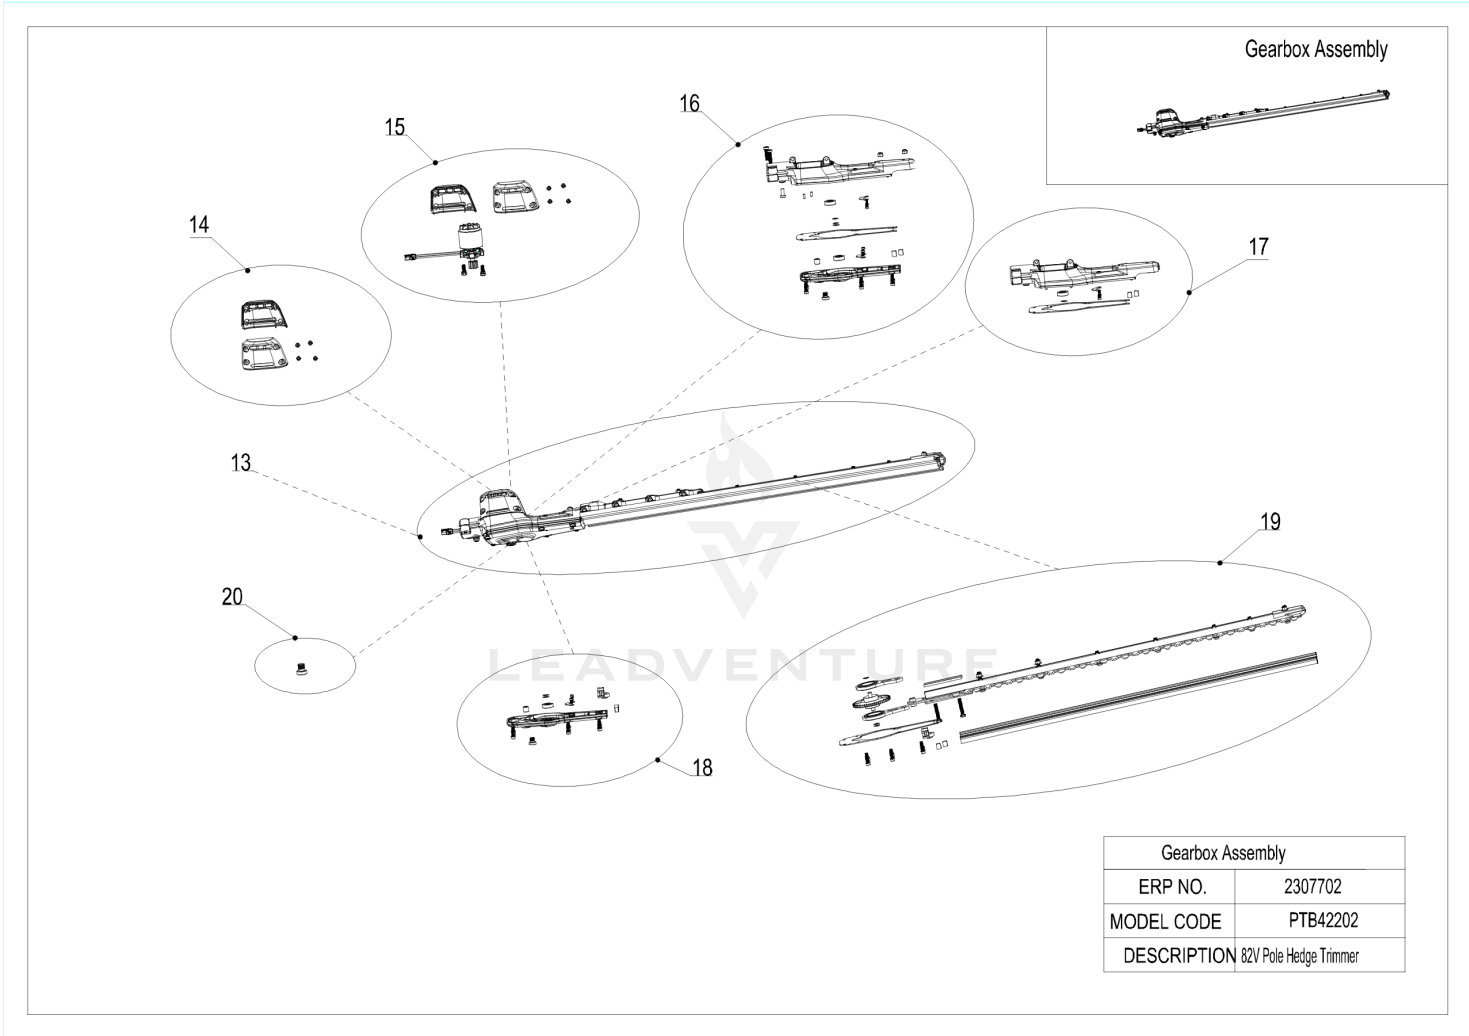

2308302_exploded view-2

Rendered by LeadVenture, Inc.

2308302_exploded view-2

Ref Number	Part Number	Part Description	Context Notes	Quantity
13	R0209121-00			1
14	R0203611-00	Cover Piece Assembly		1
15	R0208650-00	Motor Assembly		1
16	R0203625-00	Gearbox & Gearbox Cover Assembly		1
17	R0203469-00	Gearbox Assembly		1
18	R0203471-00	Gearbox Cover Assembly		1
19	R0208649-00	Blade & Sealing Strip Assembly		1
20	R0203472-00	Waterproof Plug Assembly		1